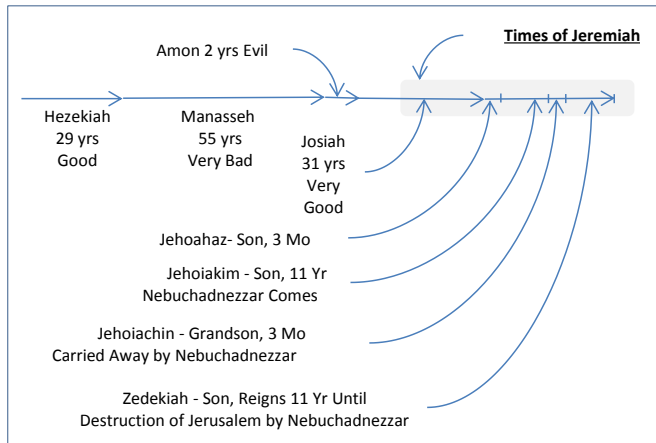

General Timeline of Period - David Through Malachi

There is some disagreement among scholars as to dates. This timeline generally follows what is presented by E.W. Bullinger in The Companion Bible